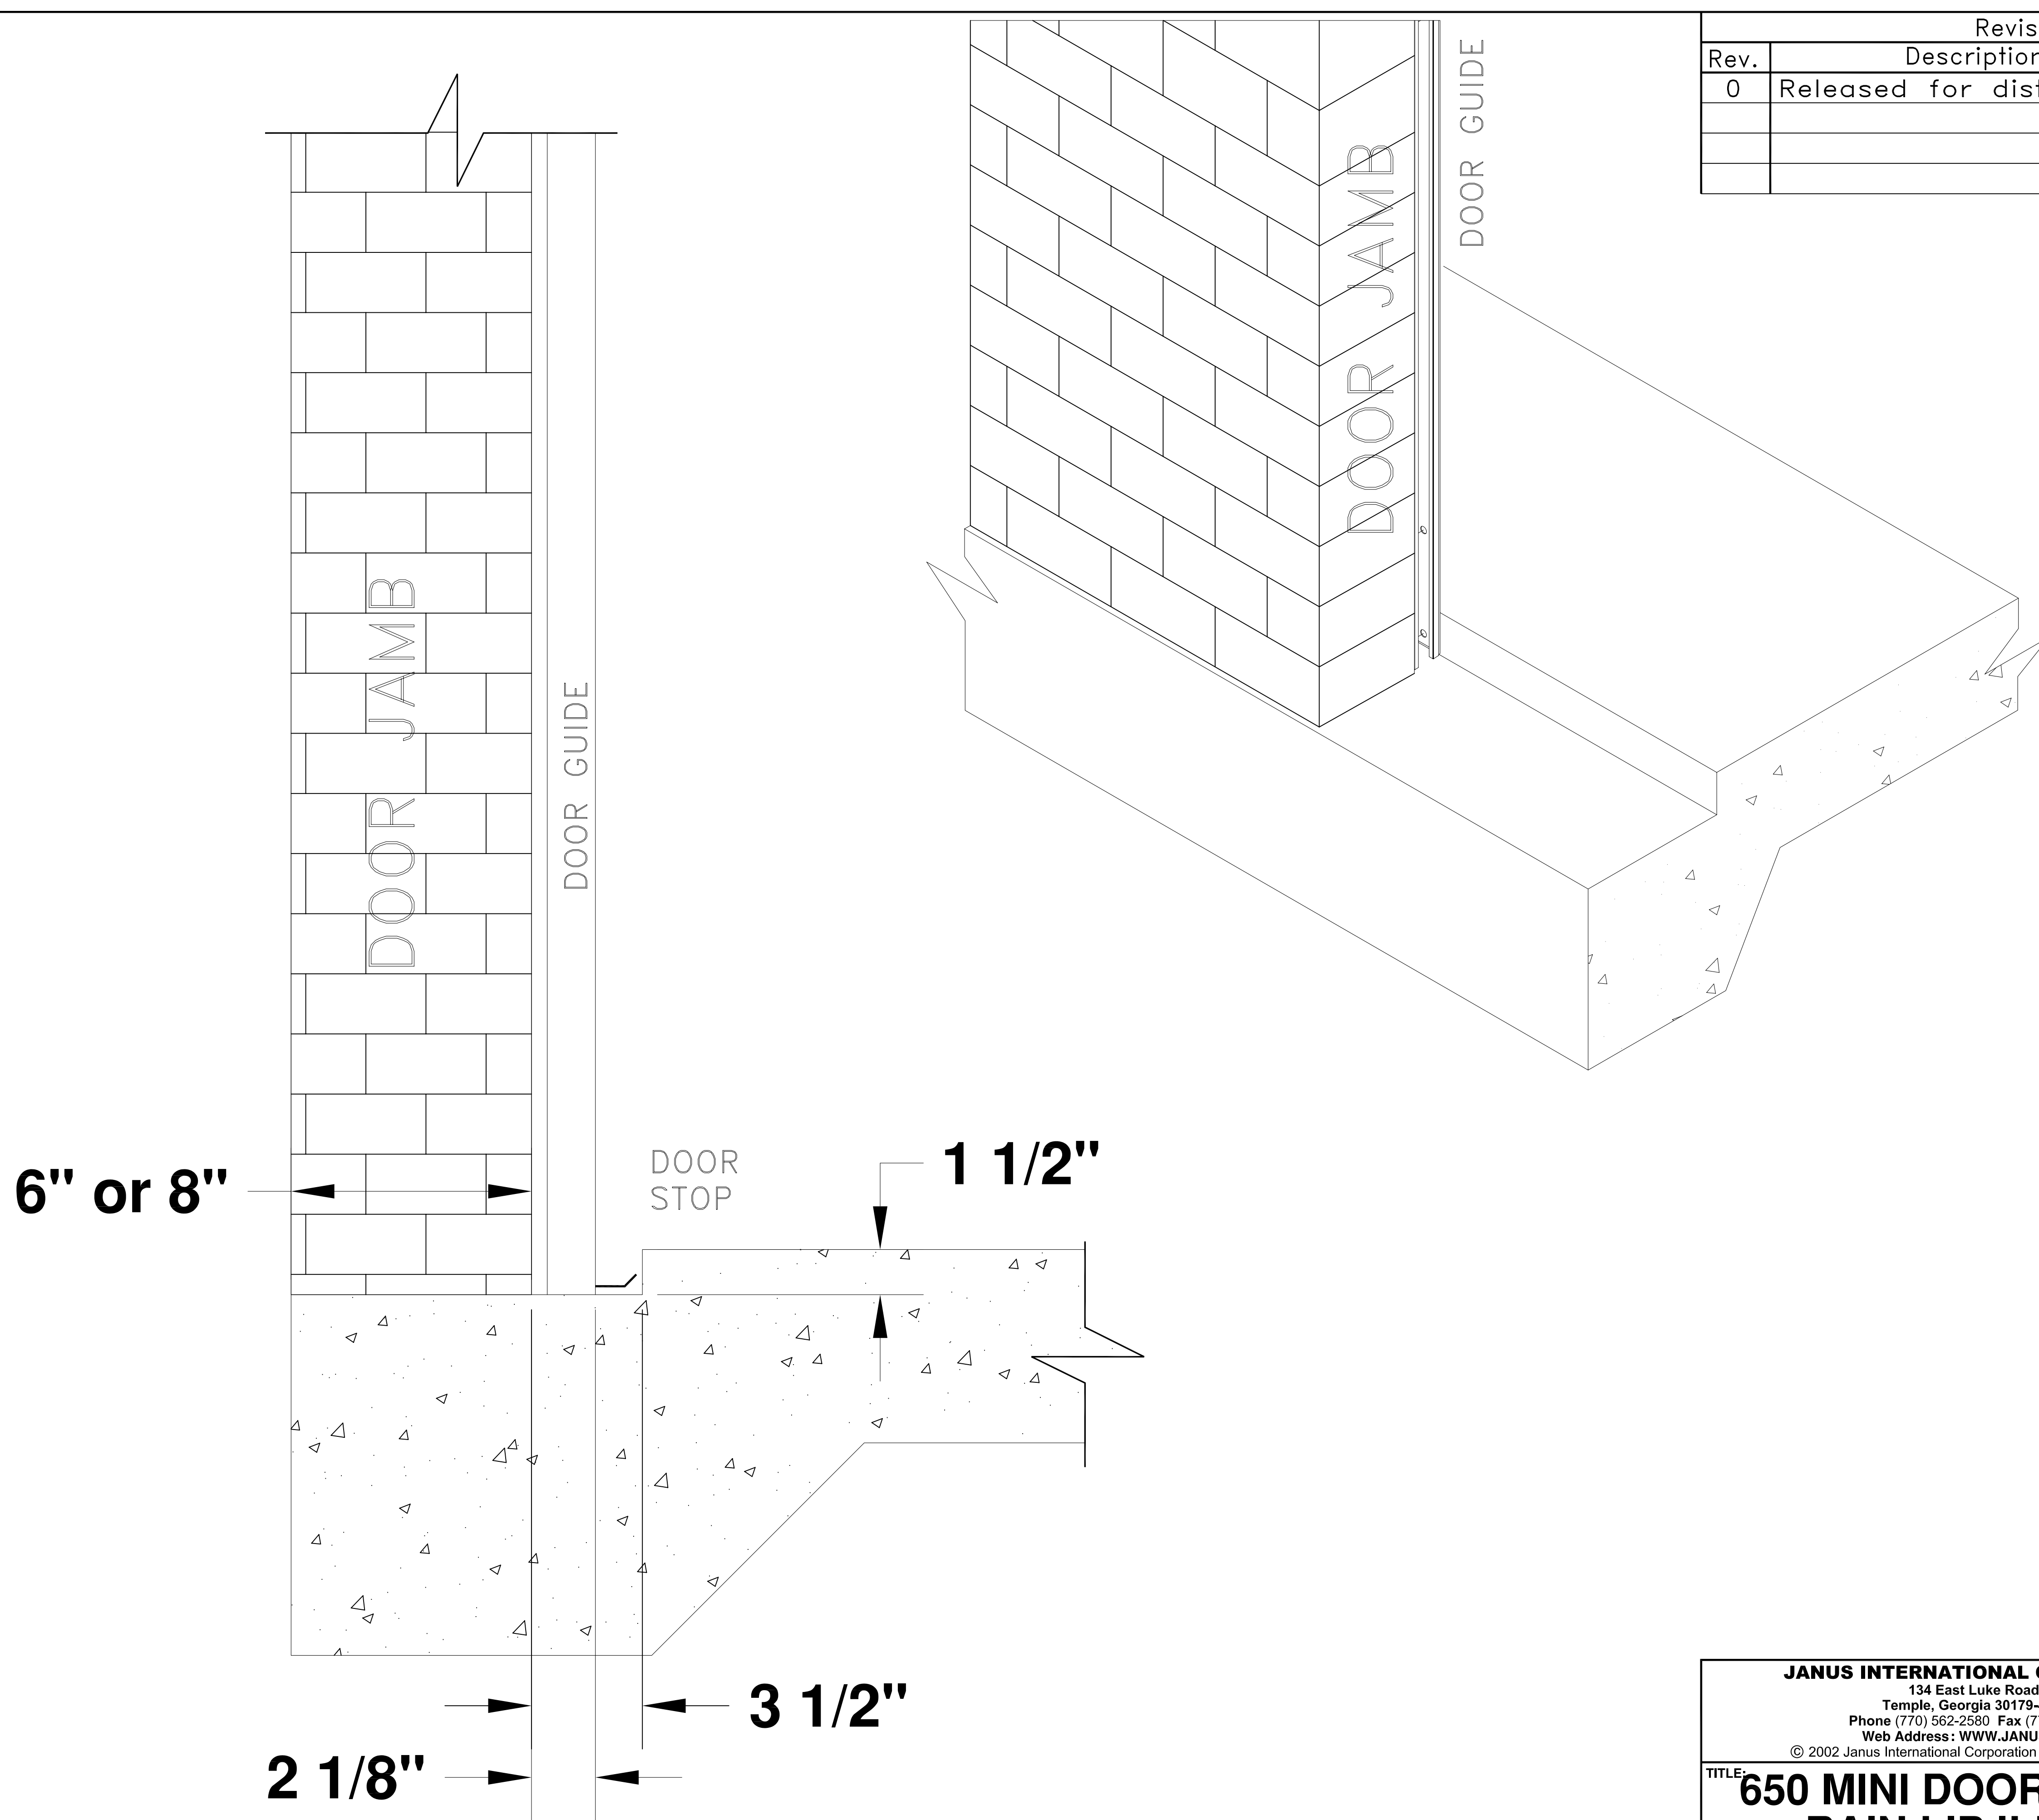

Revisions			
Rev.	Description	Date	APRVD.
0	Released for distribution.	11/24/03	L.C.

650 Mini Door Rain Lip Formation

JANUS INTERNATIONAL CORPORATION 134 East Luke Road Temple, Georgia 30179-4435 Phone (770) 562-2580 Fax (770) 562-2264 Web Address: WWW.JANUSINTL.COM <small>© 2002 Janus International Corporation All Rights Reserved</small>			
TITLE: 650 MINI DOOR ROLLUP DOOR RAIN LIP ILLUSTRATION			
DESIGNED:	Bert Brown	DATE:	Nov 24, 2003
DRAWN:	Jeff Davis	DATE:	Nov 24, 2003
CHECKED:	Larry Champagne	DATE:	Nov 24, 2003
APPROVED:	Bert Brown	DATE:	Nov 24, 2003
SIZE:	A	DRAWING NUMBER:	-900-005-0023
SCALE:	1:?	SHEET:	1 OF: 1
REV:	0		